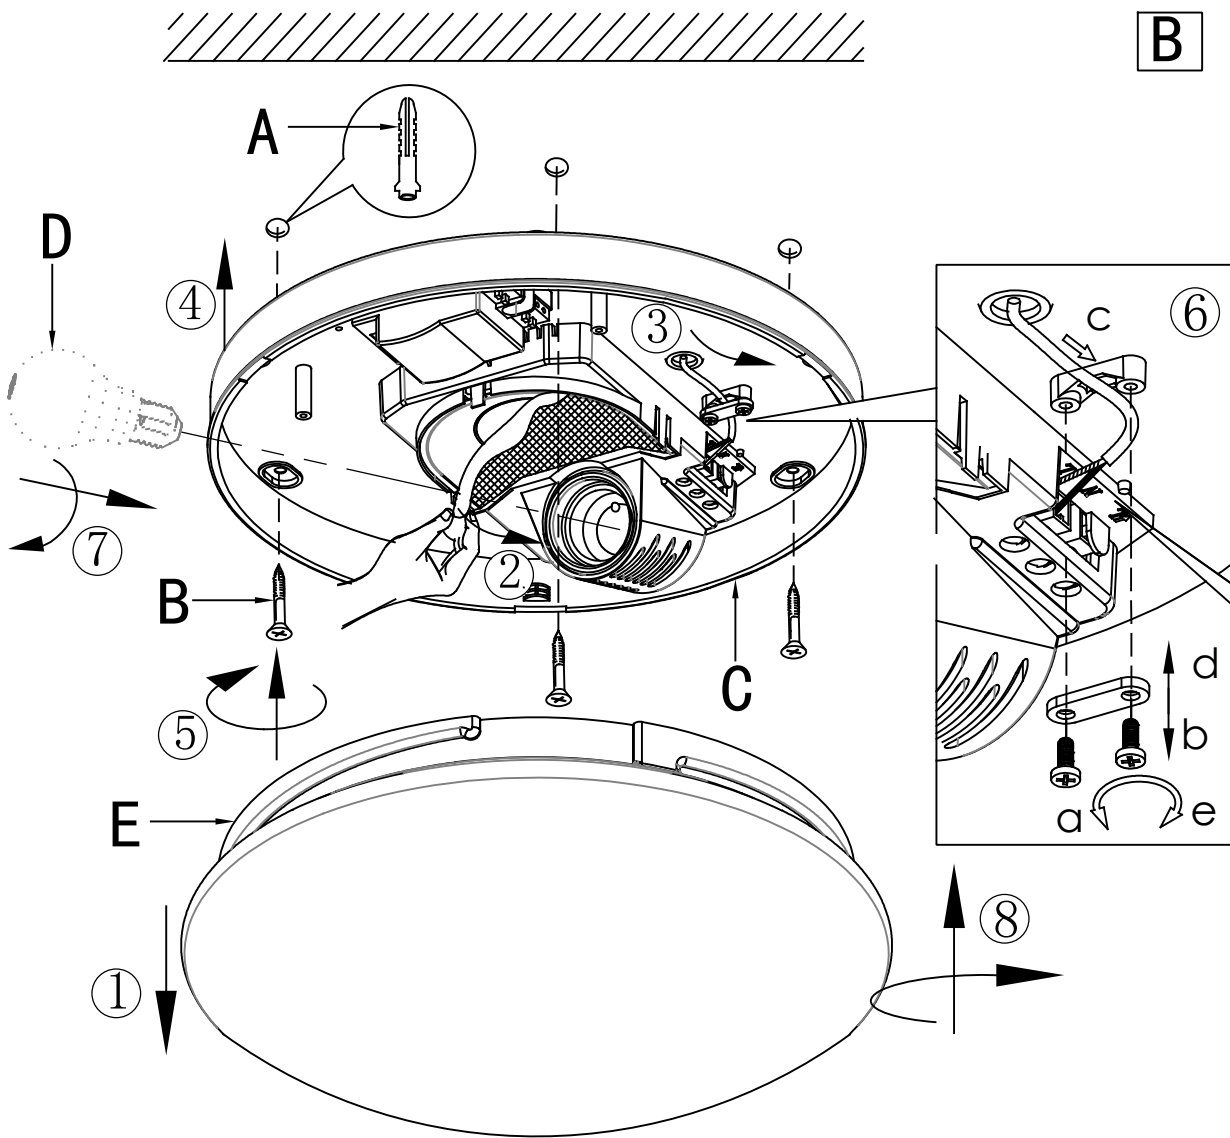

Detection area Max → Min

ON ↑ [Slider]		1	2	3	
	I	ON	ON	ON	100%
	II	-	ON	ON	75%
	III	ON	-	ON	50%
	IV	-	-	ON	25%
V	-	-	-	10%	

Hold time

ON ↑ [Slider]		4	5	6	
	I	ON	ON	ON	5S
	II	-	ON	ON	30S
	III	ON	-	ON	90S
	IV	-	-	ON	3min
	V	ON	ON	-	20min
VI	-	-	-	30min	

Daylight sensor

ON ↑ [Slider]		7	8	9	
	I	ON	ON	ON	2LUX
	II	ON	ON	-	10LUX
	III	-	ON	-	25LUX
	IV	ON	-	-	50LUX
V	-	-	-	Disable	

**B**

**A**

**C**

www.eglo.com

BLA97531