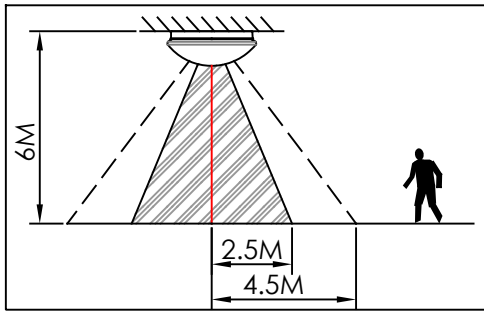

Daylight sensor

ON ↑ [Slider]		7	8	9	
	I	ON	ON	ON	2LUX
	II	ON	ON	-	10LUX
	III	-	ON	-	25LUX
	IV	ON	-	-	50LUX
V	-	-	-	Disable	

**B**

**A**

**C**

www.eglo.com

BLA97531