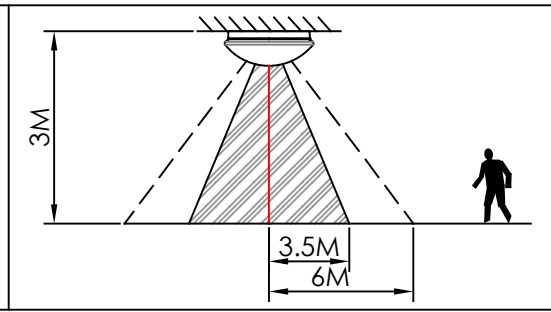

Daylight sensor

ON ↑ [Slider]		7	8	9	
	I	ON	ON	ON	2LUX
	II	ON	ON	-	10LUX
	III	-	ON	-	25LUX
	IV	ON	-	-	50LUX
V	-	-	-	Disable	

**B**

**A**

**C**

www.eglo.com

BLA97531