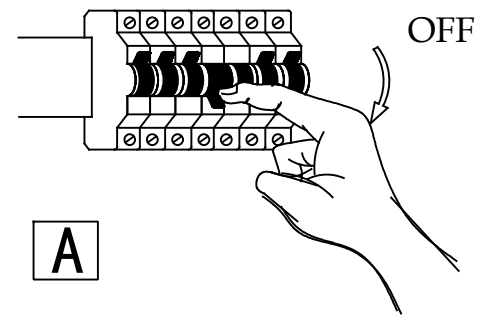

Detection area Max → Min

ON ↑ [Slider]		1	2	3	
	I	ON	ON	ON	100%
	II	-	ON	ON	75%
	III	ON	-	ON	50%
	IV	-	-	ON	25%
V	-	-	-	10%	

Hold time

ON ↑ [Slider]		4	5	6	
	I	ON	ON	ON	5S
	II	-	ON	ON	30S
	III	ON	-	ON	90S
	IV	-	-	ON	3min
	V	ON	ON	-	20min
VI	-	-	-	30min	

Daylight sensor

ON ↑ [Slider]		7	8	9	
	I	ON	ON	ON	2LUX
	II	ON	ON	-	10LUX
	III	-	ON	-	25LUX
	IV	ON	-	-	50LUX
V	-	-	-	Disable	

**B**

**A**

**C**

www.eglo.com

BLA97531