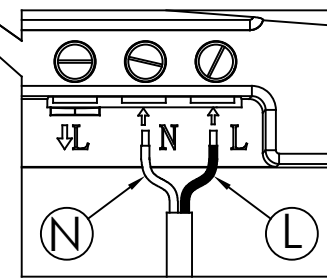

Daylight sensor

ON ↑ [Slider]		7	8	9	
	I	ON	ON	ON	2LUX
	II	ON	ON	-	10LUX
	III	-	ON	-	25LUX
	IV	ON	-	-	50LUX
V	-	-	-	Disable	

**B**

**A**

**C**

www.eglo.com

BLA97531